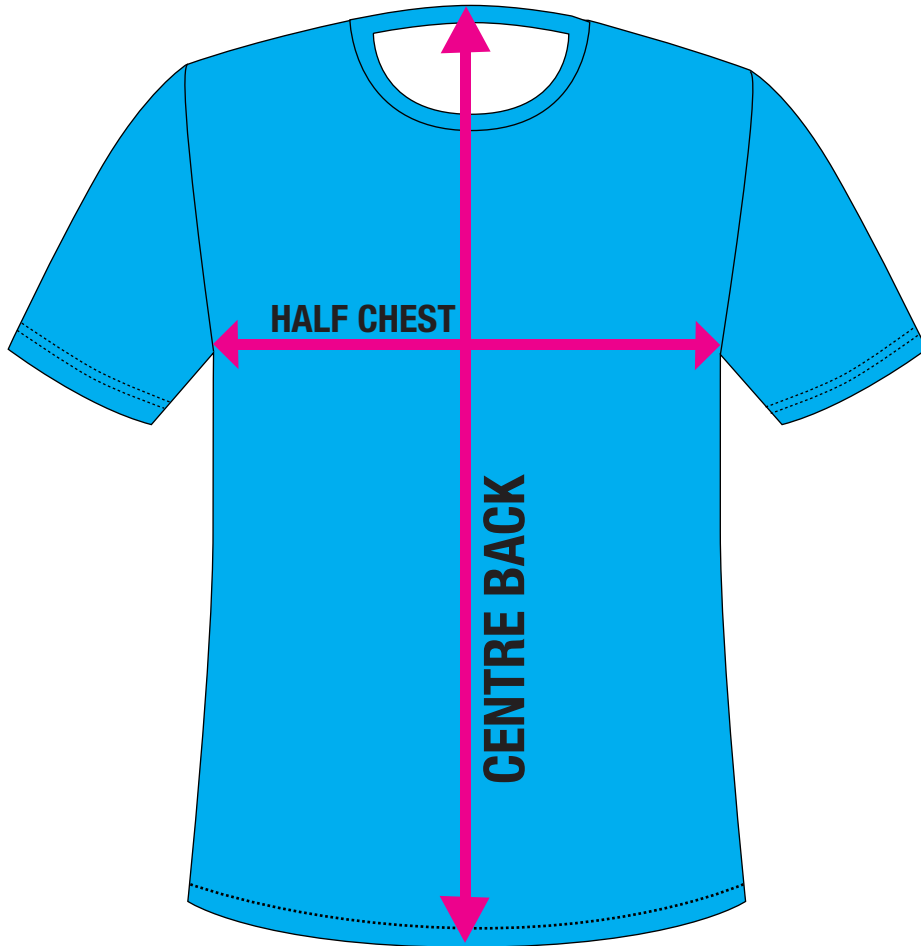

SUBLIMATION

Ladies Short Sleeve Round Neck Tee

Style No: LT004SC
Size Range: 8-24

Size	8	10	12	14	16	18	20	22	24
Half chest (cm)	46.5	49	51.5	54	56.5	59	61.5	64.5	67.5
Centre back (cm)	63	65	67	69	71	73	75	77	79

All measurements above subject to +/- 1-2cm tolerance