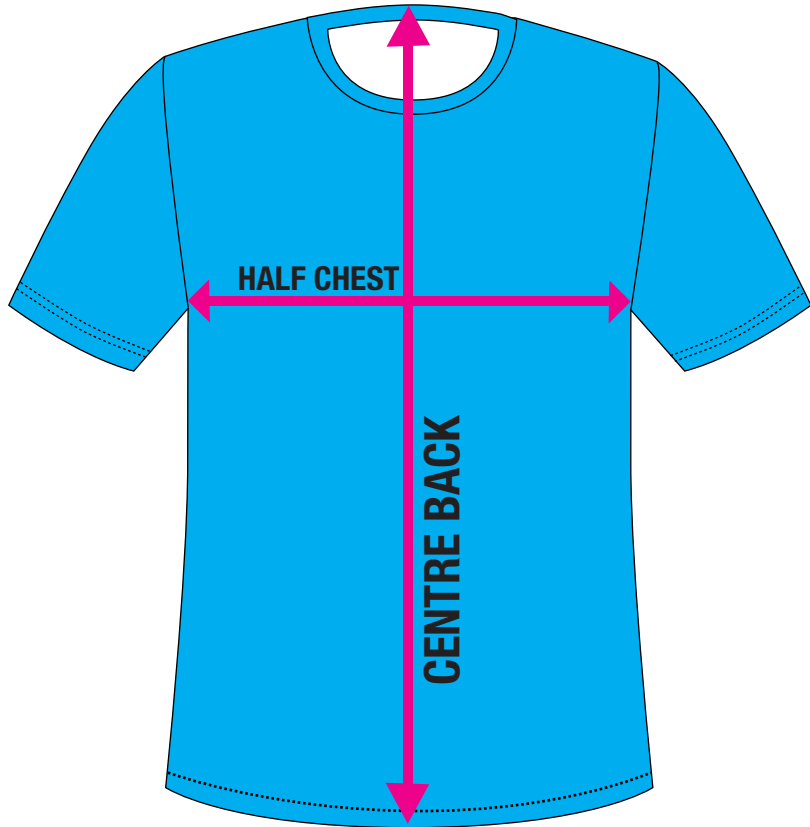

**DYENAMIC**  
**SUBLIMATION**

**Mens Crew Neck Tee**  
**Style No: MT004SC**  
**Size Range: XS-5XL**

Size	XS	S	M	L	XL	2XL	3XL	4XL	5XL
Half chest (cm)	50	53	56	59	62	65	68	72	76
Centre back (cm)	71.5	73	74.5	76	79	82	85	87	89

All measurements above subject to +/- 1-2cm tolerance